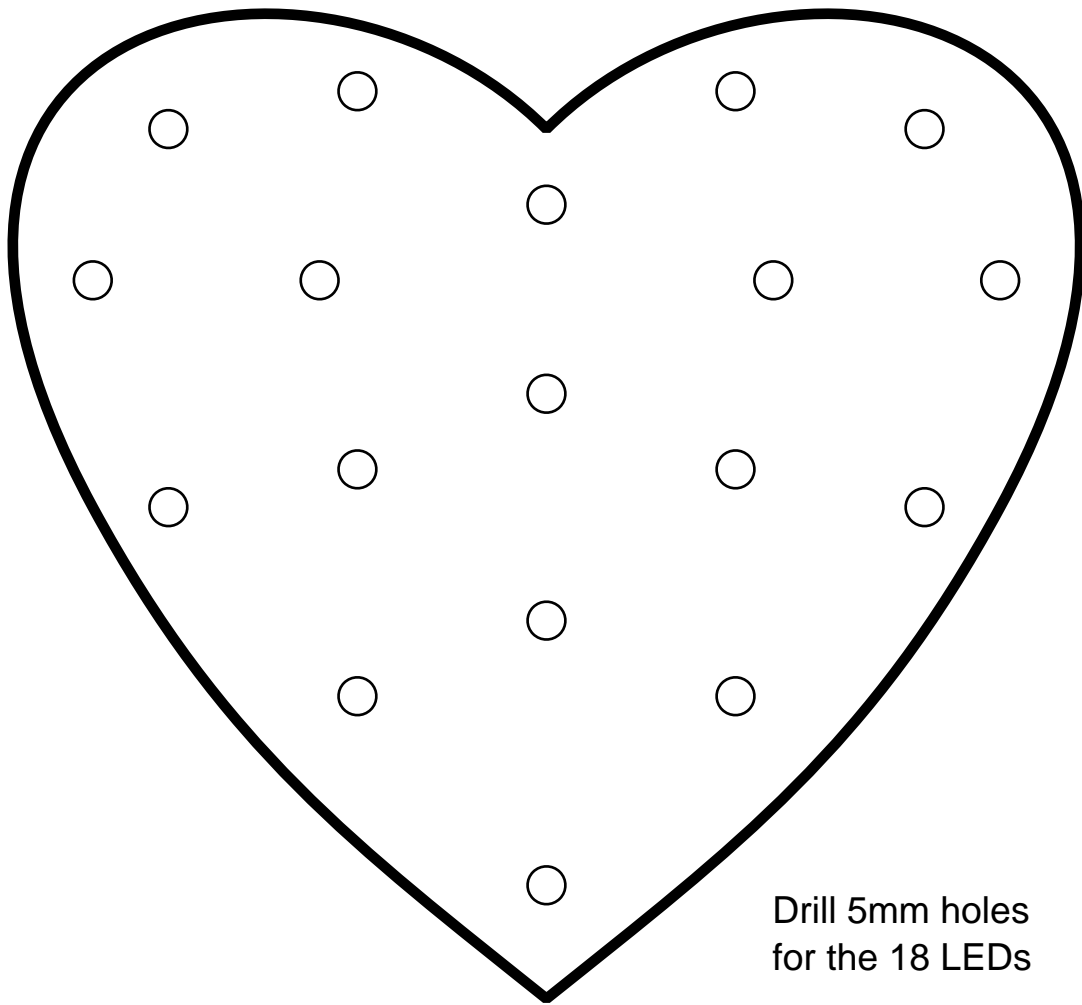

Valentine Heart Template

Drill 5mm holes
for the 18 LEDs

The Electronics Club, www.kpsec.freeuk.com